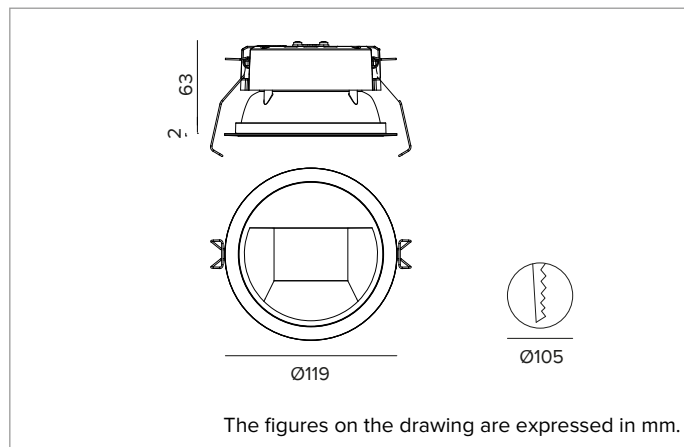

1T8417EL | CTEVO WALL WASHER 105

Recessed LED Downlight in a trim version

		3000K	H(m)	D1(m)	D2(m)	E _{max} (lx)
		Ra90	43°	76°		
Fixture Power	18W	1	0.86	1.66	972	
Source Flux	2061lm	2	1.72	3.31	243	
Fixture Flux	1166lm	3	2.58	4.97	108	
Efficacy	64lm/W	4	3.44	6.62	61	
TS1395	I _{max} =540cd/klm	I _{max}	1113cd	5	4.30	8.28 39

Optic: WALL WASHER

Optical efficiency: 57%

Fixture flux: 1166lm

Luminous efficacy: 64lm/W

Photobiological safety: Compliant with RG1 low risk group

MECHANICAL CHARACTERISTICS

Die-cast black painted anodised aluminium heat sink. Black thermoplastic material structure and a white painted cut-off front. Silicone sealing kit for water and dust protection. Trim version with an integrated white ring.

Colour and finish: Plaster white

Weight: 0.45Kg

Version: TRIM

Degree of protection: IP20 for recessed part

Degree of protection: IP54 for exposed part

ELECTRICAL CHARACTERISTICS

Integrated electronic ON-OFF driver.